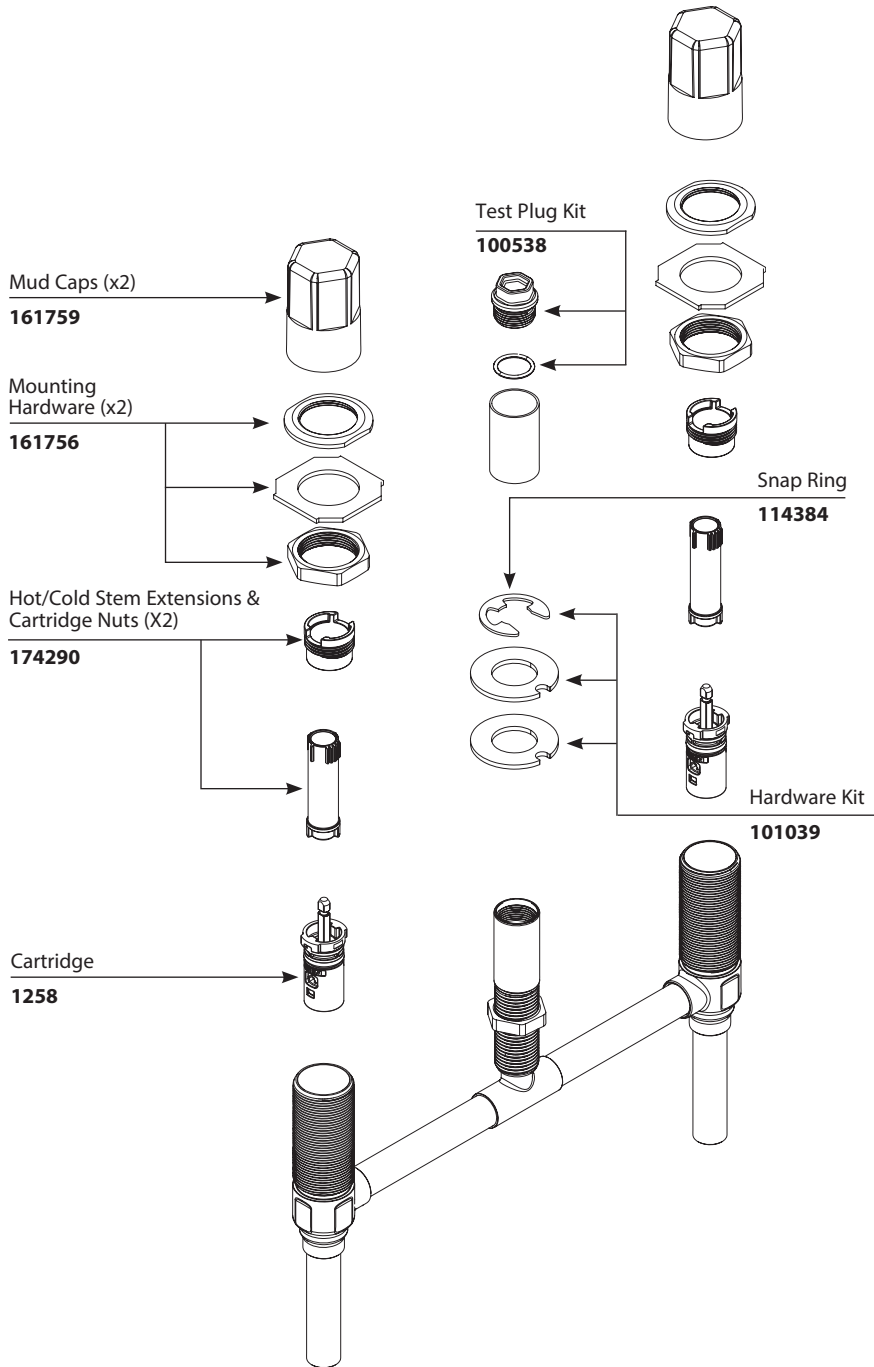

Buy it for looks. Buy it for life.®

■ Order by Part Number

*There is more than 1 version of this model.
Page down to identify the version you have.*

(For parts made after 9/2017)

Illustrated Parts

**Moen®
10" Fixed ROMAN TUB VALVE
Two-Handle Rough-In**

MODEL
4796

CONNECTIONS
1/2" CC

Buy it for looks. Buy it for life.®

■ Order by Part Number

Illustrated Parts

Moen®	
10" Fixed ROMAN TUB VALVE	
Two-Handle Rough-In	
MODEL	CONNECTIONS
4796	1/2" CC